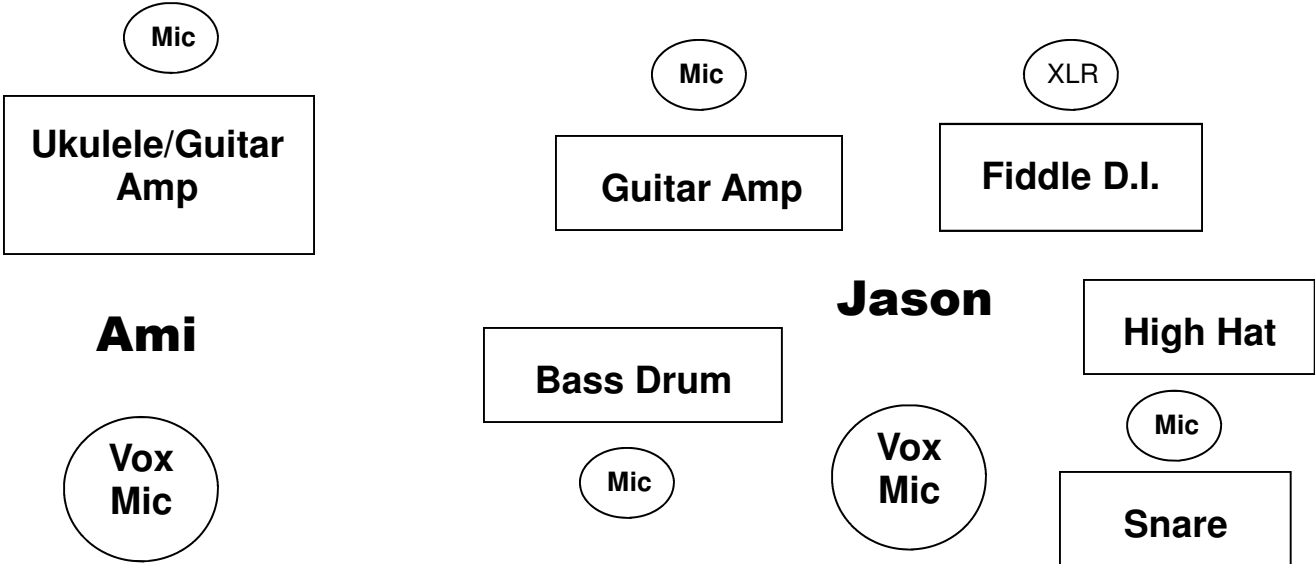

Mad Tea Party Stage Plot

Audience

#	Instrument	Mic/D.I.	Stand/Line	We Supply
1	Ami Vox	Mic	Boom Stand	Mic
2	Jason Vox	Mic	Boom Stand	Mic
3	Ukulele/Guitar	Mic	Stand	Amp
4	Electric Guitar	Mic	Stand	Amp
5	Fiddle	D.I.	XLR	
6	Hi Hat/Snare	Mic	Stand	
7	Bass Drum	Mic	Stand	